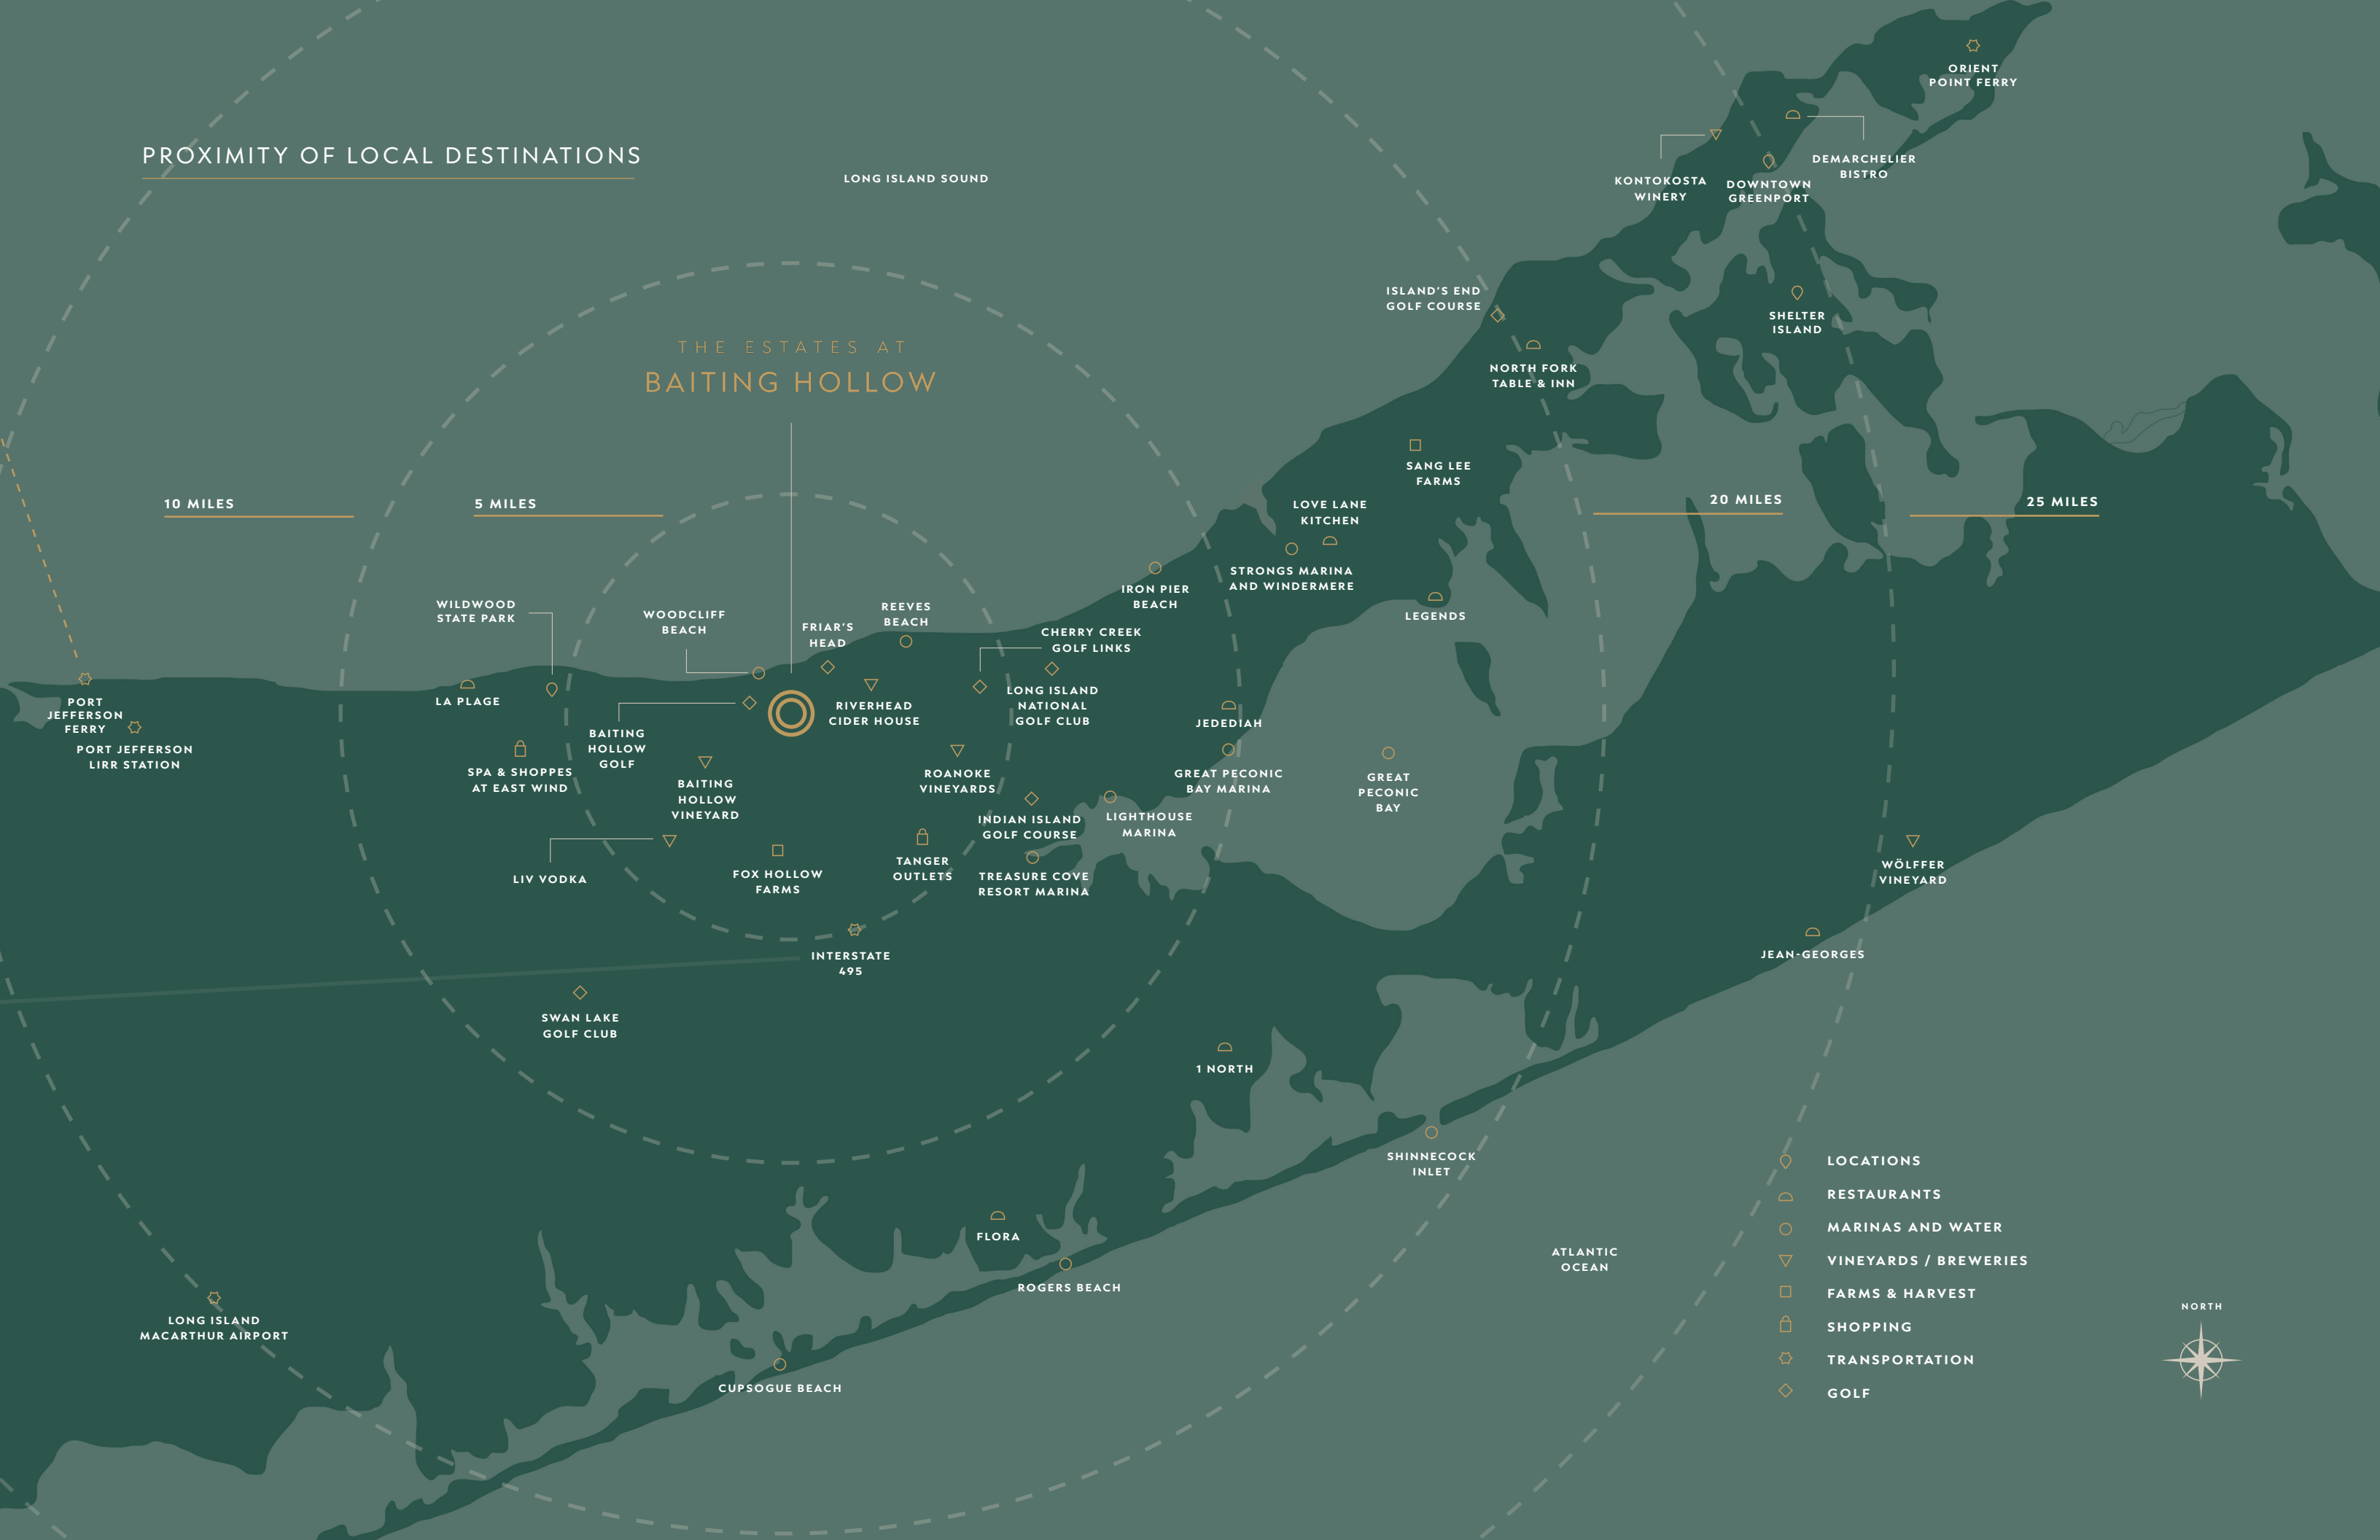

PROXIMITY OF LOCAL DESTINATIONS

THE ESTATES AT BAITING HOLLOW

10 MILES

5 MILES

20 MILES

25 MILES

- LOCATIONS
- RESTAURANTS
- MARINAS AND WATER
- VINEYARDS / BREWERIES
- FARMS & HARVEST
- SHOPPING
- TRANSPORTATION
- GOLF