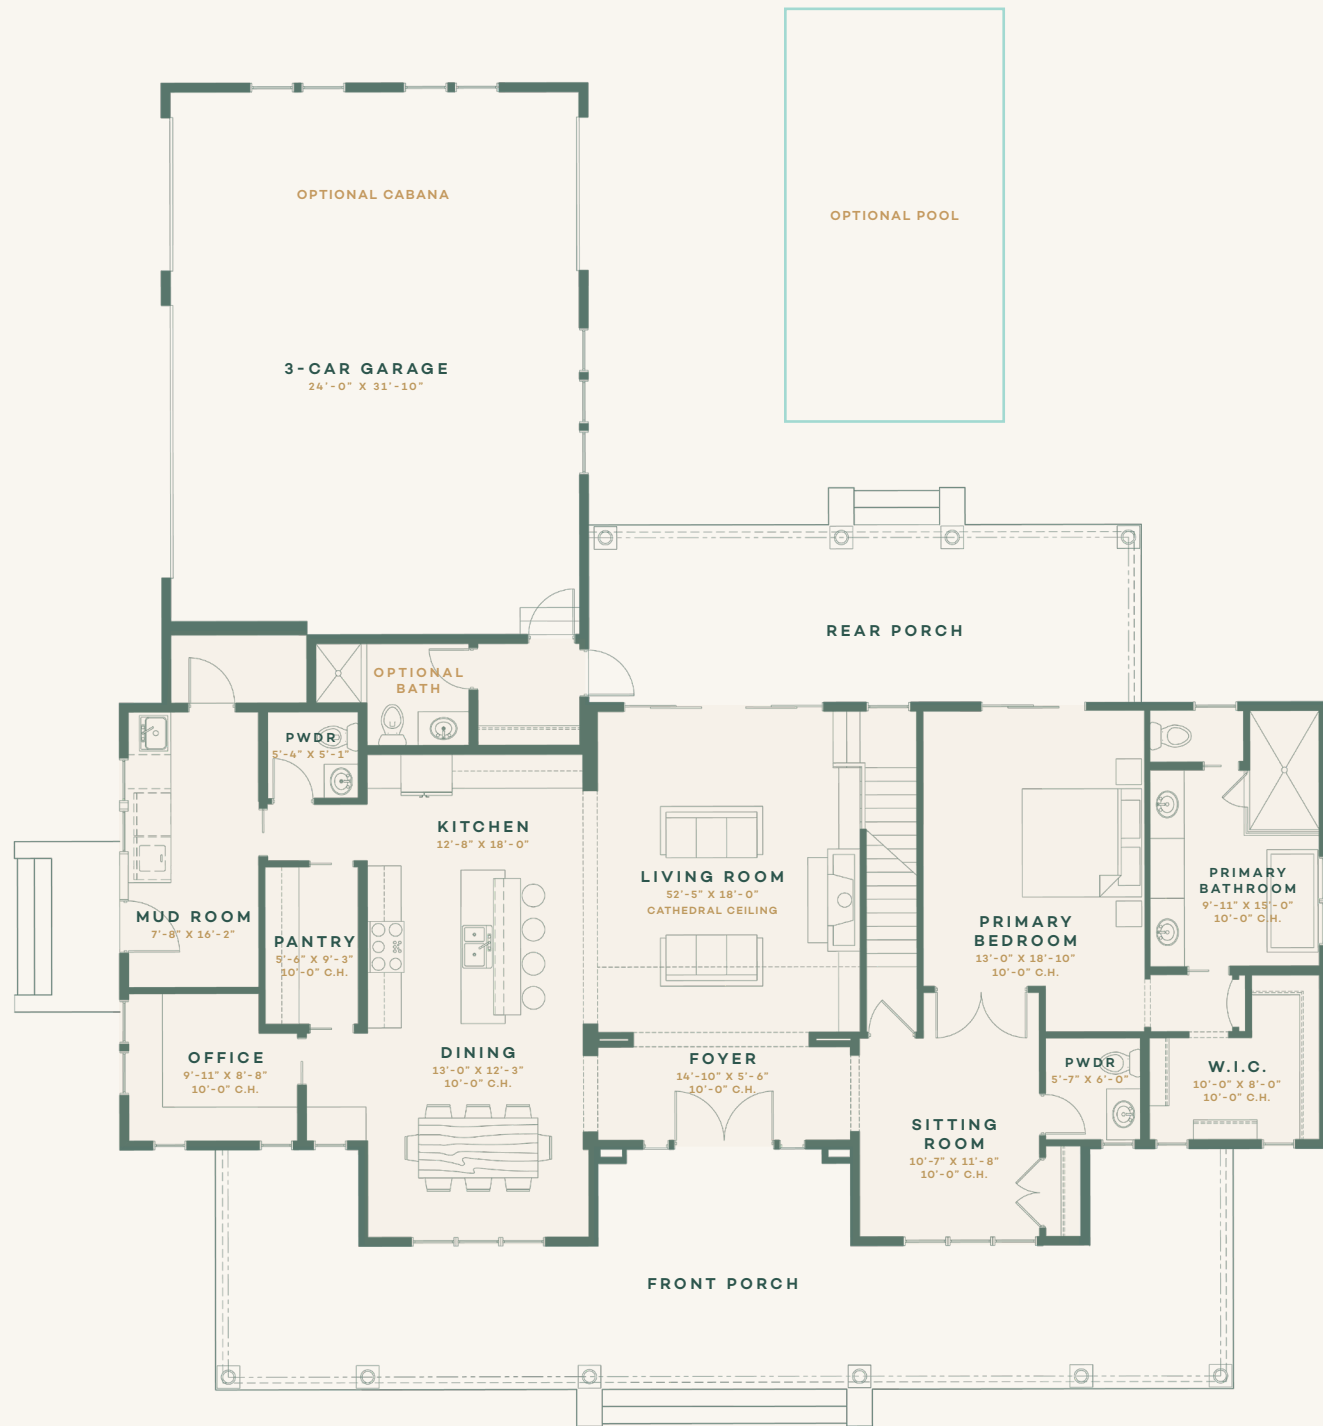

Meadow

MAIN LEVEL FLOOR PLAN INTERIOR 2,081 SF +/-

Meadow

UPPER LEVEL FLOOR PLAN INTERIOR 1,195 SF +/- BONUS ROOM 551 SF +/-

*All floor plans subject to change